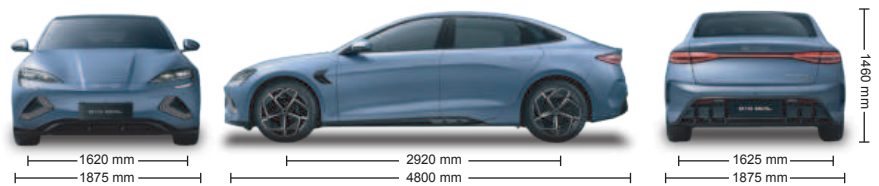

DIMENSIONS