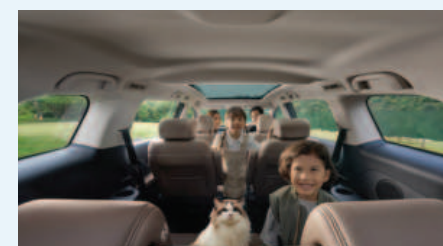

6 AIRBAGS

A Family-Centric MPEV

Designed specifically for modern families, providing the option of spacious 6 or 7 seater layouts. The seats offer enhanced comfort with ergonomic design that fully conforms to the human body's curves. The front seats feature a wider and longer cushion for a more supportive, comfortable driving experience.