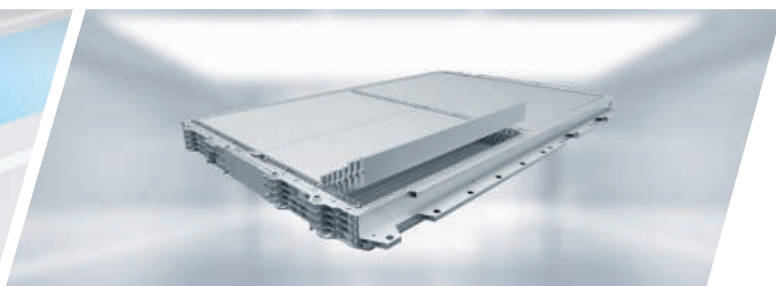

# ELEVATE ACCELERATION

Crystal LED Combination Headlights

Boundless One-piece Through LED Taillight

e-Platform 3.0

BYD Blade Battery

Escalate New Era of Driving

15.6-inch Adaptive Rotating Touch Screen

Ocean Smart Comfy Cabin