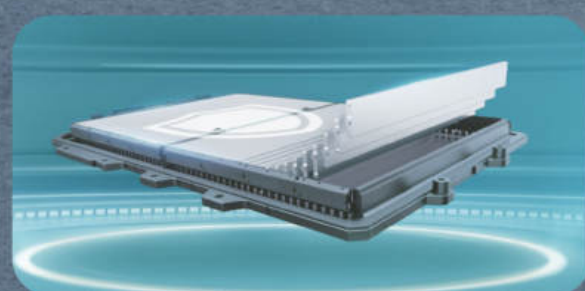

BYD Blade Battery