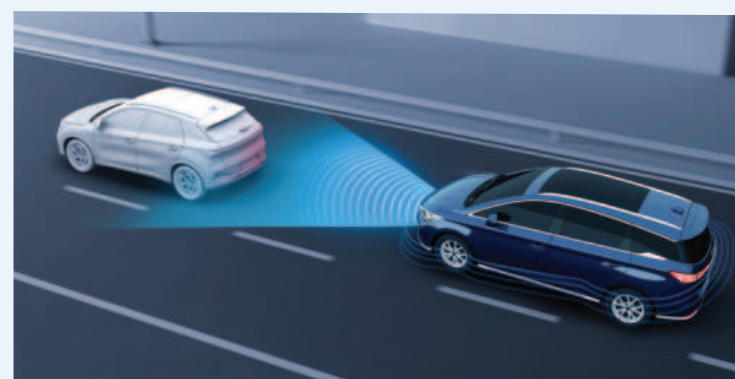

BYD INTELLIGENT DRIVING SYSTEM