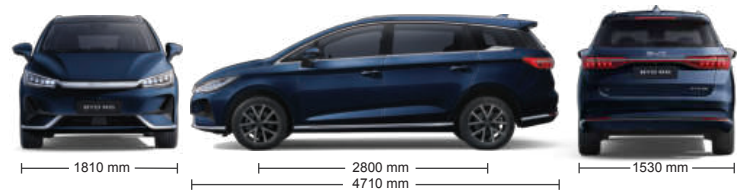

DIMENSIONS