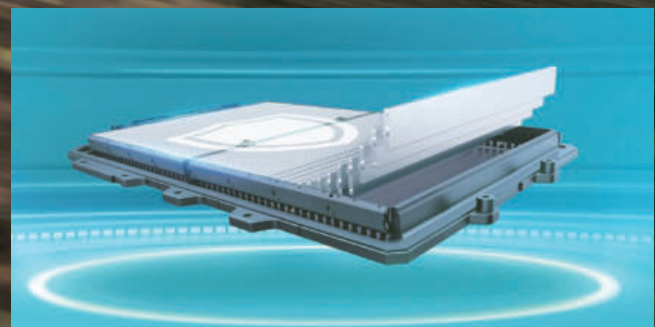

# ELEVATE VERSATILITY

LED Light

LED Taillights

e-Platform 3.0

BYD Blade Battery

15.6-inch Intelligent Rotating Touch Screen

Muscle Streamline Center Console

Panoramic Sunroof